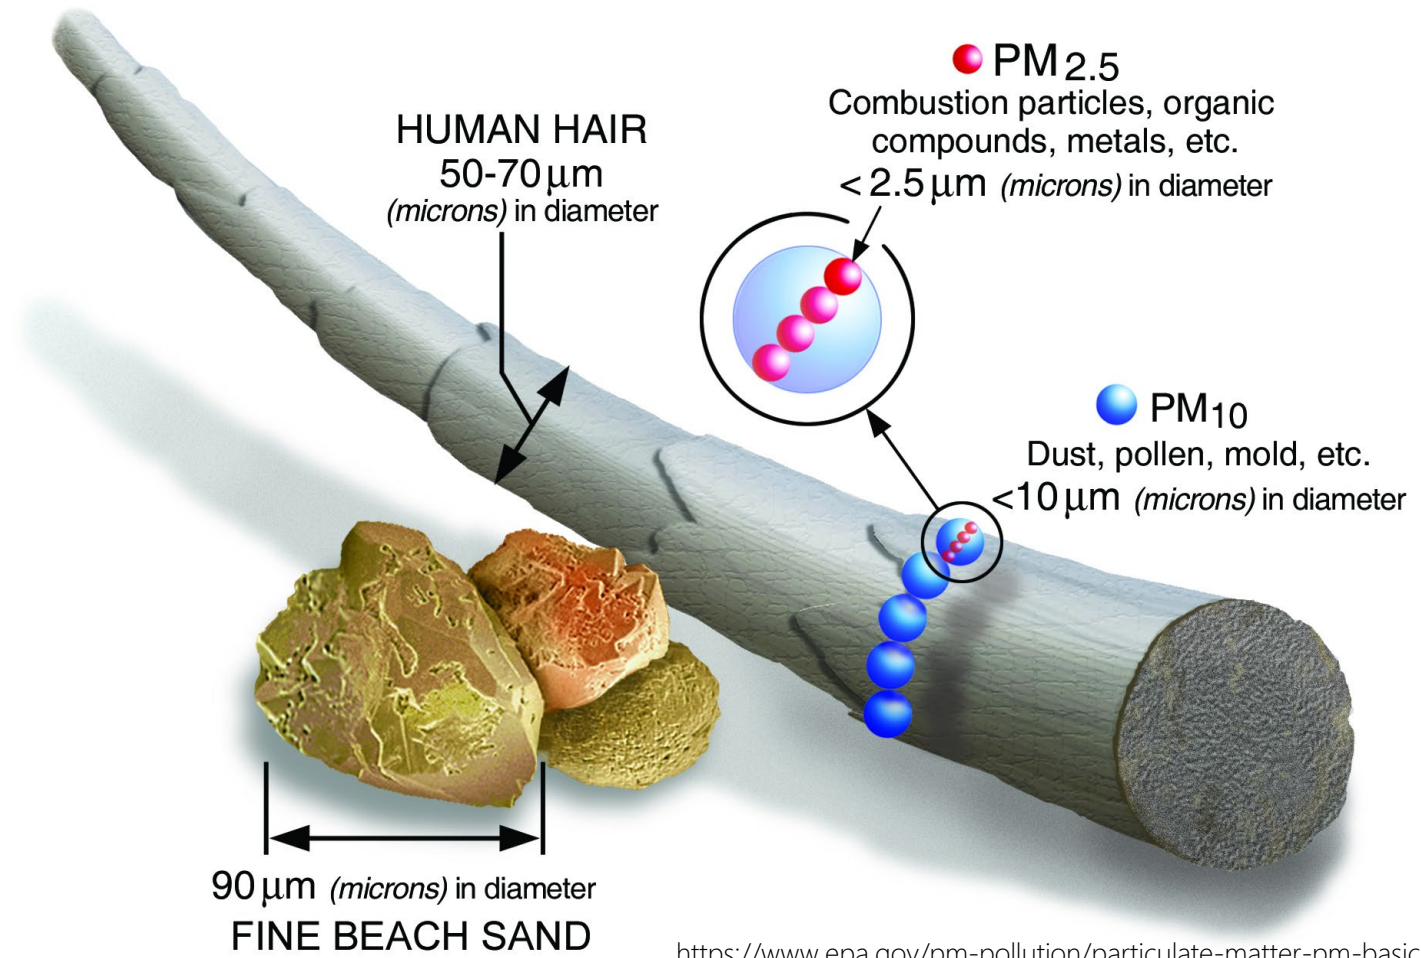

The PM_{2,5}

<https://www.epa.gov/pm-pollution/particulate-matter-pm-basics>

The AiR Out There – T.AR.O.T.

The IDEA:

A Dashboard for visualizing premature deaths due to PM_{2,5} with a higher temporal and spatial resolution