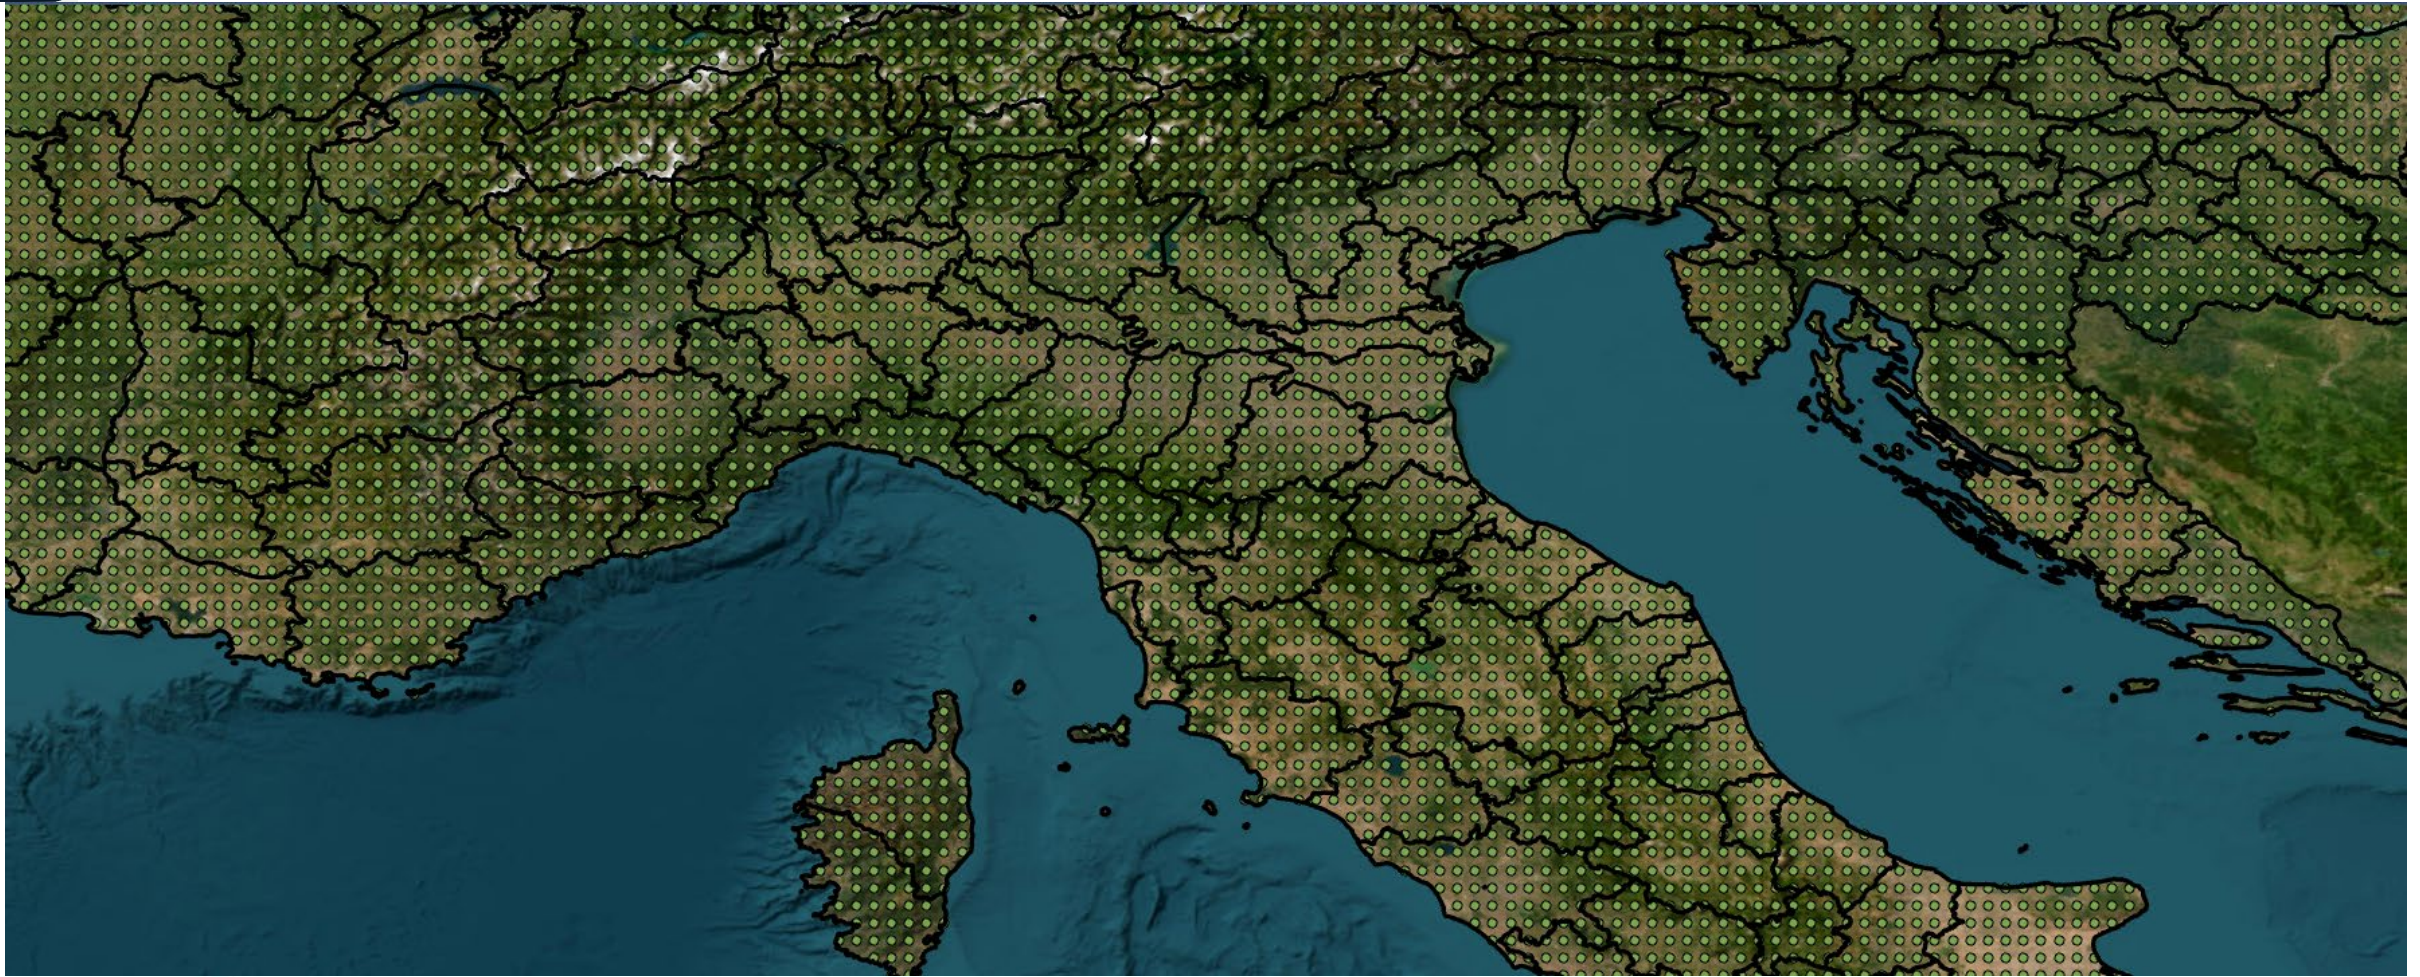

Number of Dangerous Days per Year

European Big Data Hackathon 2025

Earth Observation: from Space to European Statistics

Brussels, 6–11 March 2025

eurostat