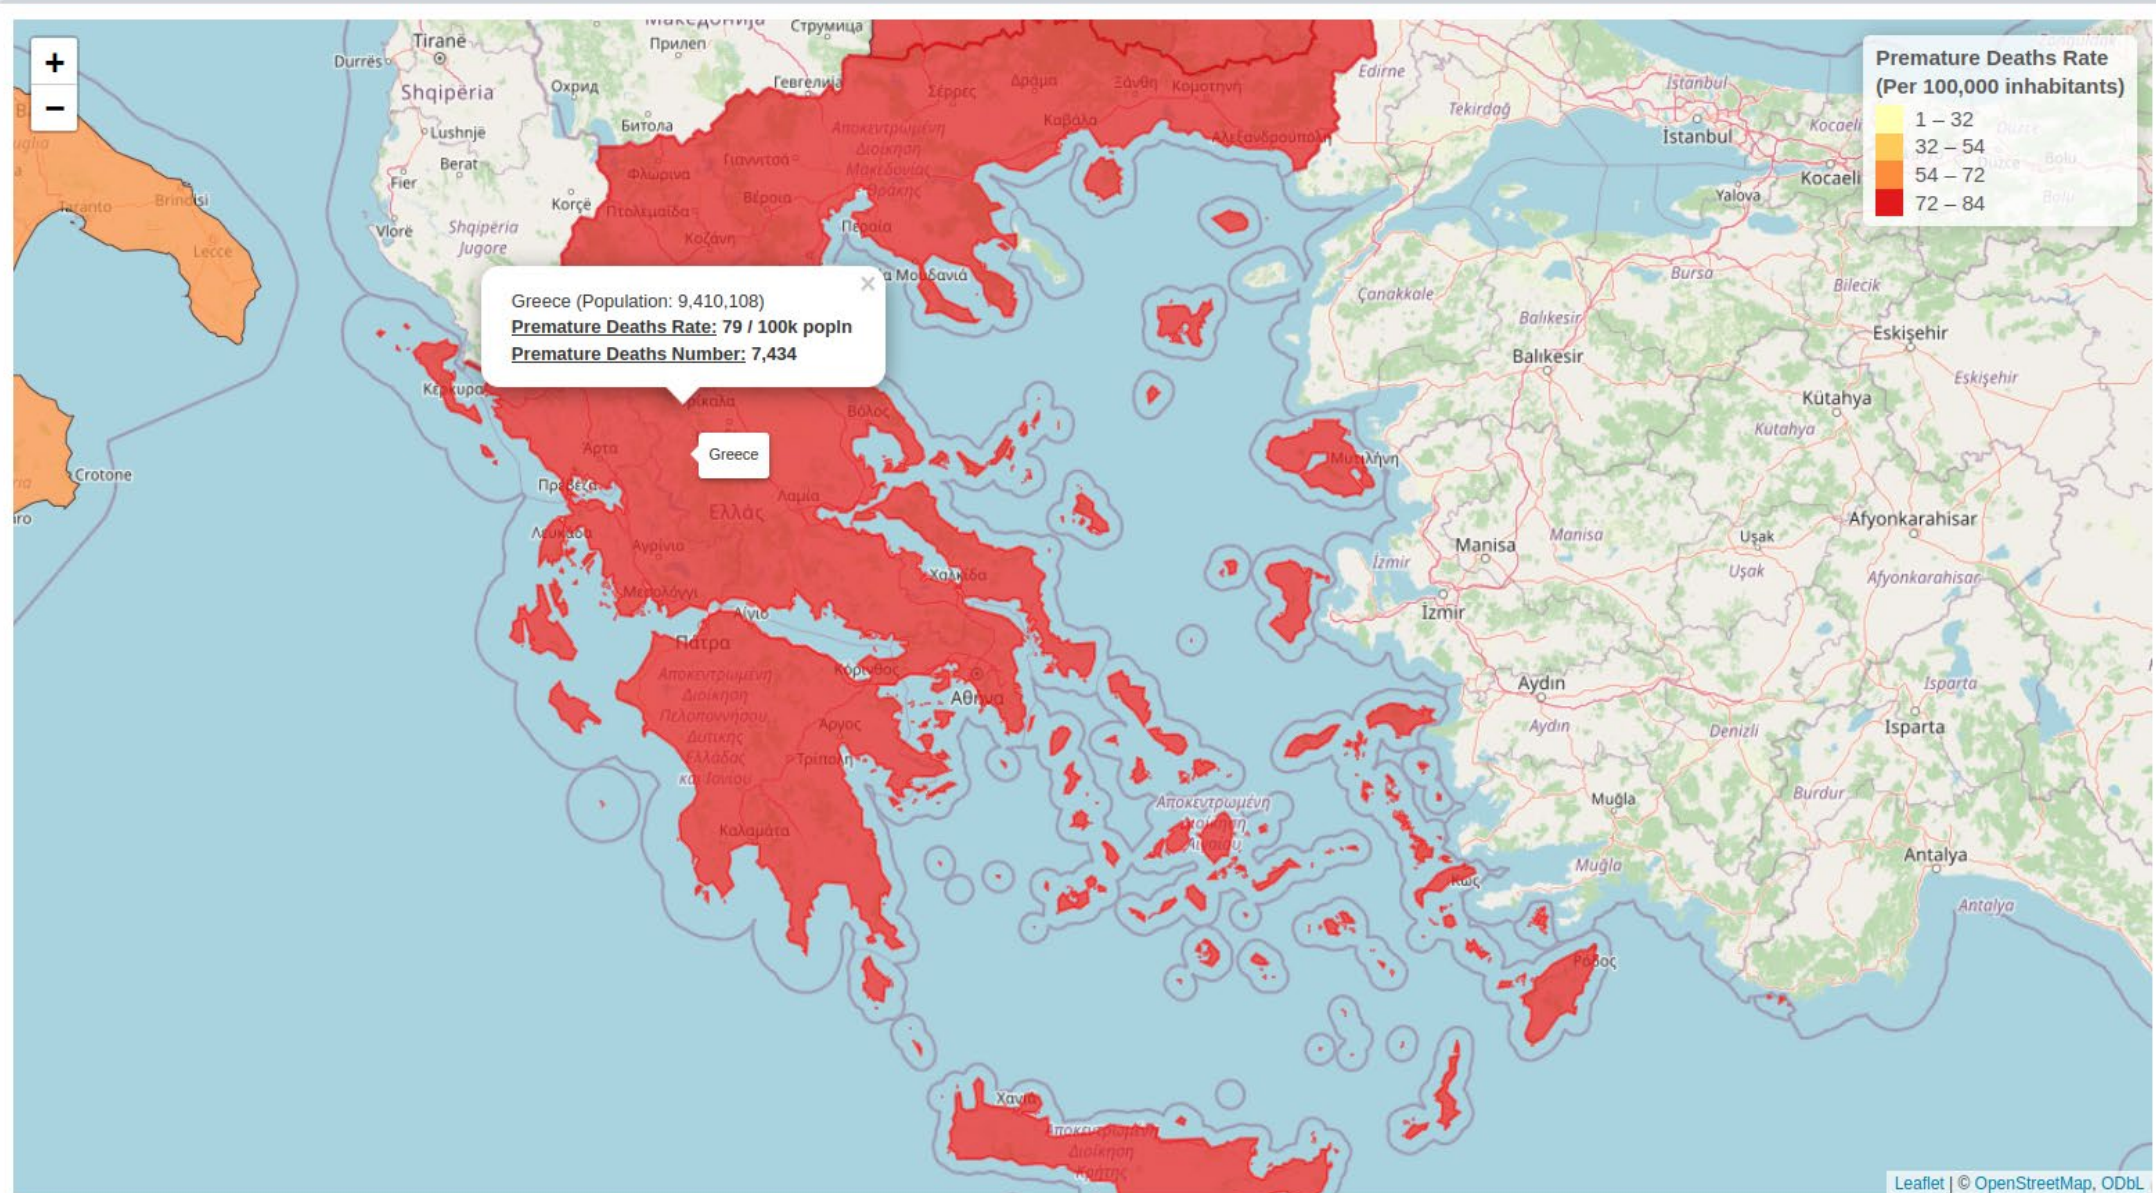

The AiR Out There – T.AR.O.T.

European Big Data Hackathon 2025

Earth Observation: from Space to European Statistics

Brussels, 6–11 March 2025

The AiR Out There

Leaflet Map

Month:

2024-12

Country:

Greece

NUTS Level:

NUTS0

The AiR Out There

Leaflet Map

Month: 2024-12

Country: Greece