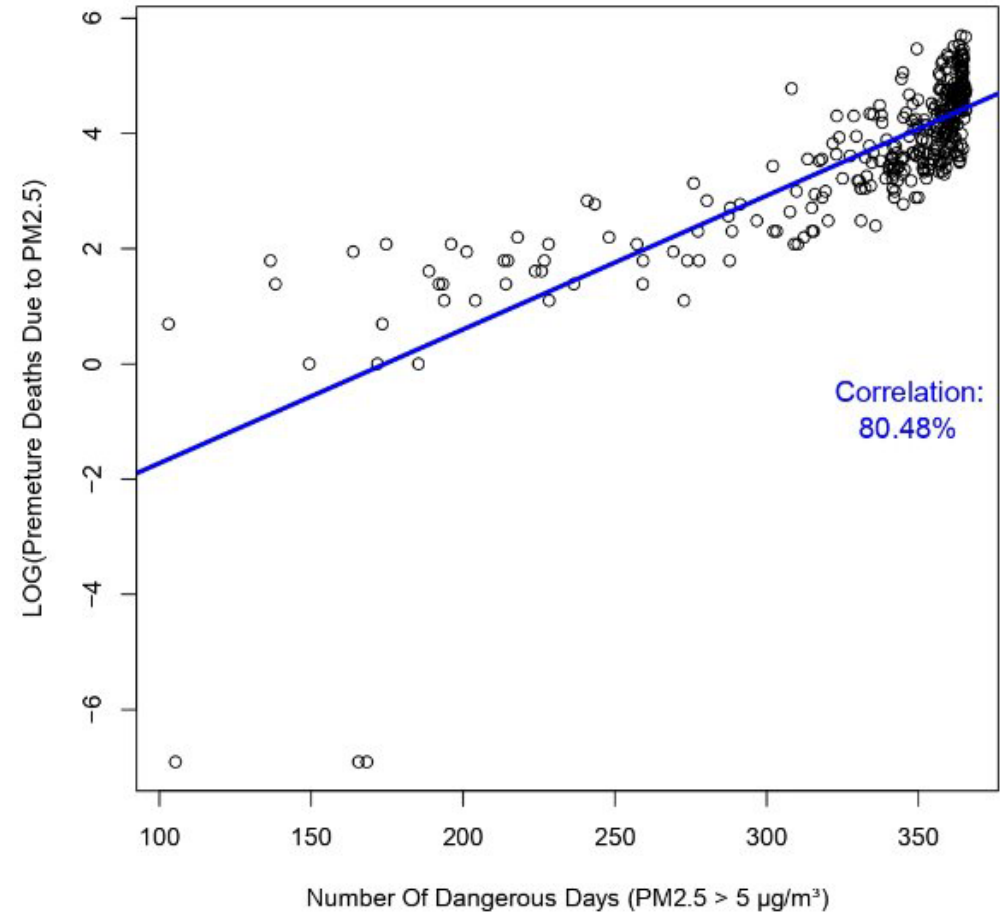

Brussels, 6–11 March 2025

eurostat 

Correlation Investigation

PM2.5 > 5 µg/m³
Dangerous Days (Vs) Premature Deaths

PM2.5 > 5 µg/m³
Dangerous Days (Vs) LOG(Premature Deaths)

European Big Data Hackathon 2025