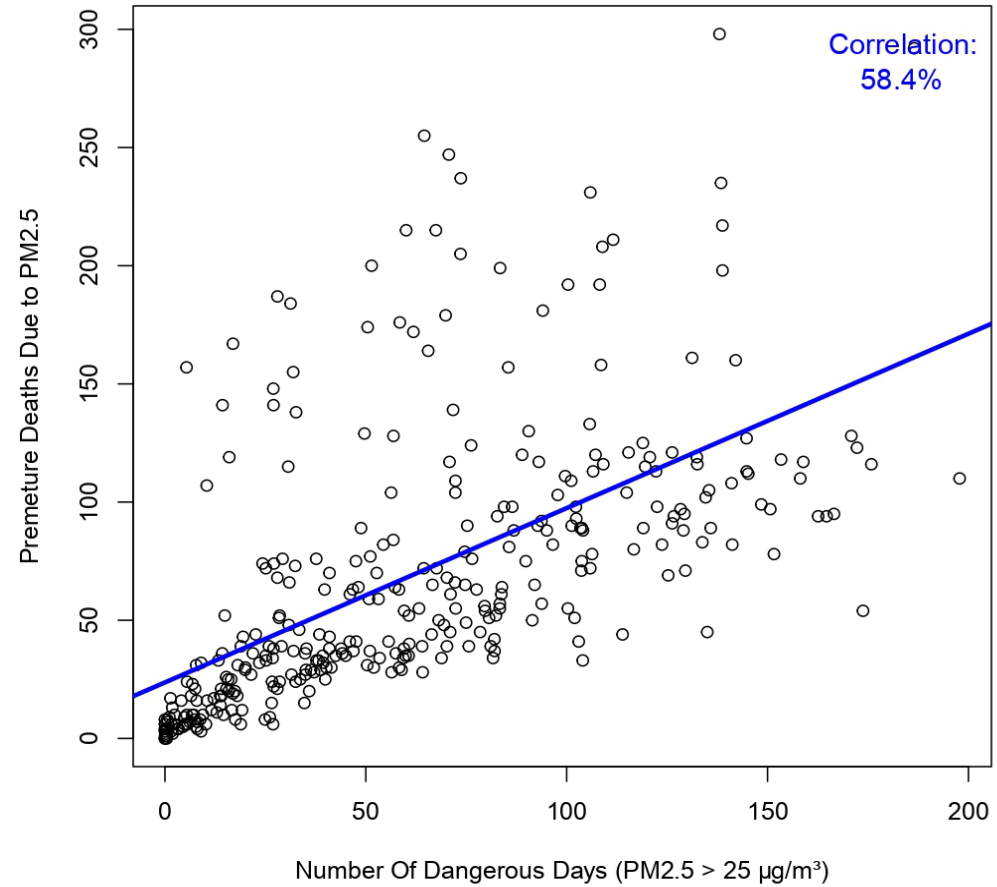

Earth Observation: from Space to European Statistics

Brussels, 6–11 March 2025

Correlation Investigation

PM2.5 > 25 µg/m³
Dangerous Days (Vs) Premature Deaths

European Big Data Hackathon 2025

Earth Observation: from Space to European Statistics