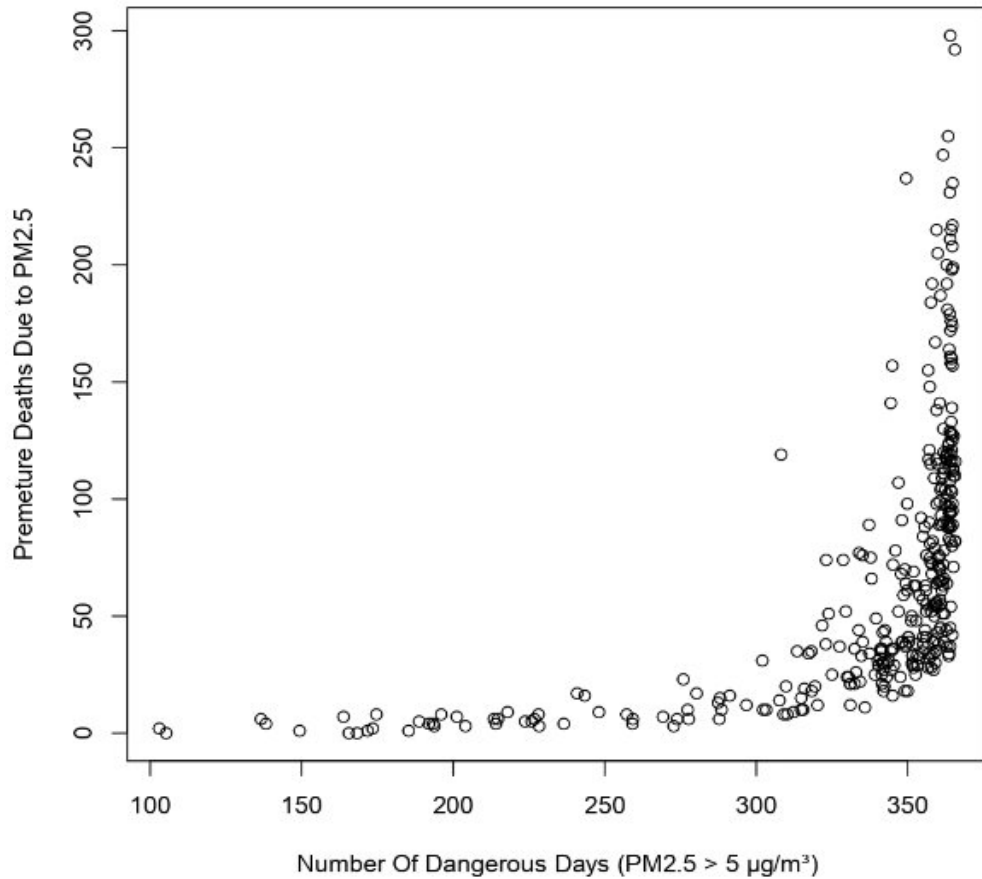

Brussels, 6–11 March 2025

eurostat 

Correlation Investigation

PM2.5 > 5 µg/m³
Dangerous Days (Vs) Premature Deaths

PM2.5 > 5 µg/m³
Dangerous Days (Vs) LOG(Premature Deaths)

European Big Data Hackathon 2025