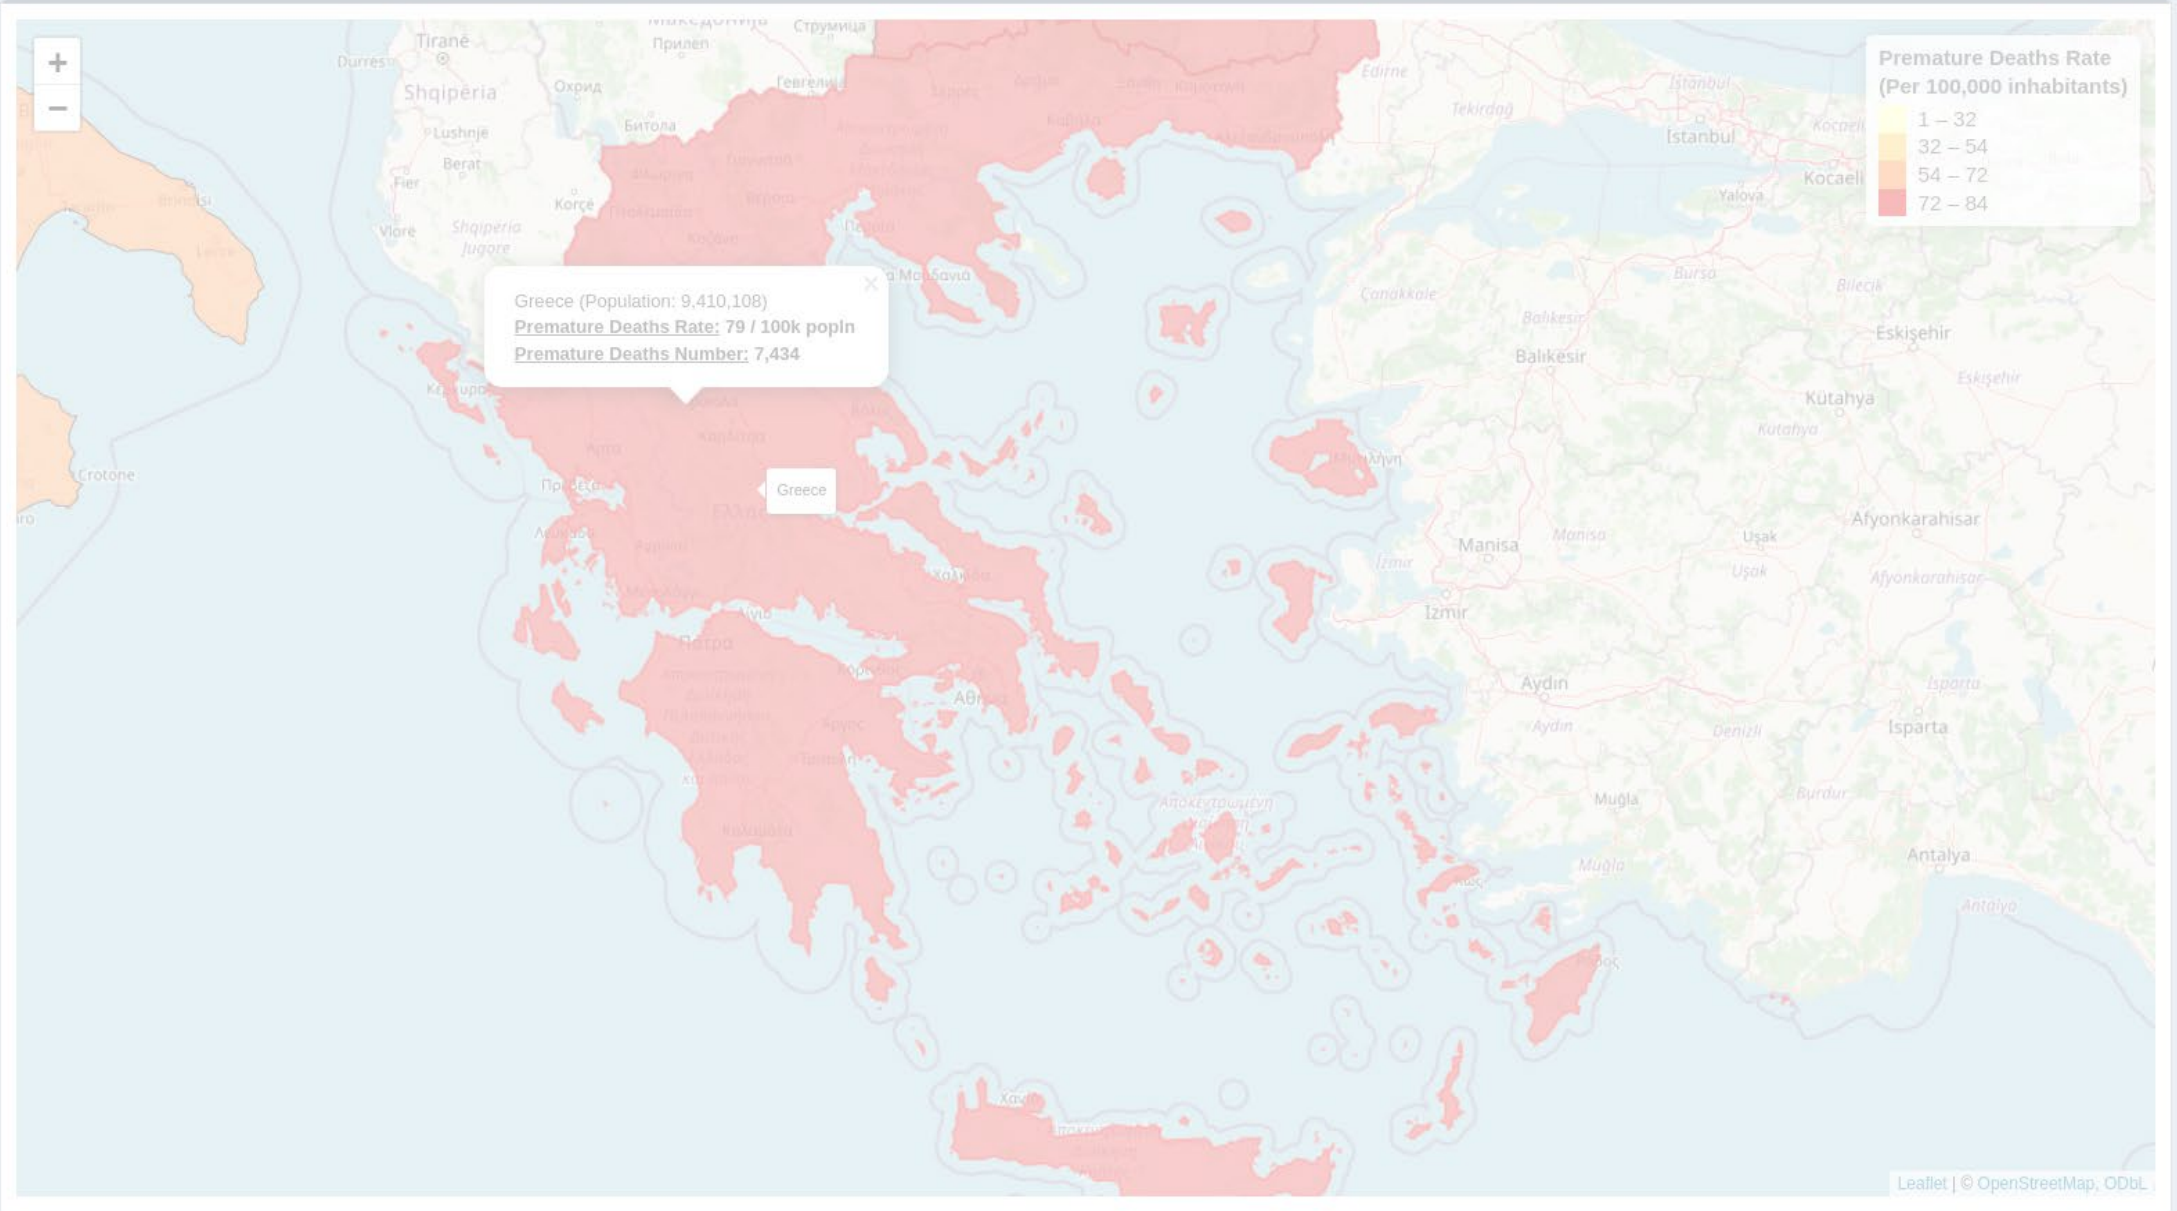

Country:

Greece

NUTS Level:

NUTS0

The AiR Out There

Leaflet Map

Month: 2024-12

Country: Greece

NUTS Level: NUTS3

TAROT

The AiR Out There

Leaflet Map

Month: 2024-12

Country: Greece

NUTS Level: NUTS3